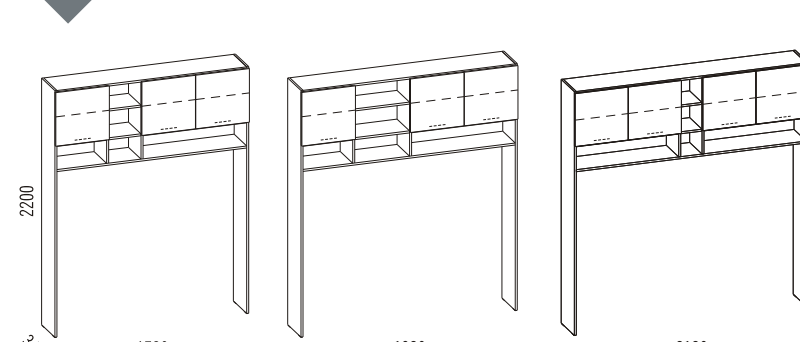

MOSTOVI • MOSTOVI • BRIDGE UNITS

CM 160 FW CM 160 BSC CM 160 BC CM 180 FW CM 180 BSC CM 180 BC CM 200 FW CM 200 BSC CM 200 BC