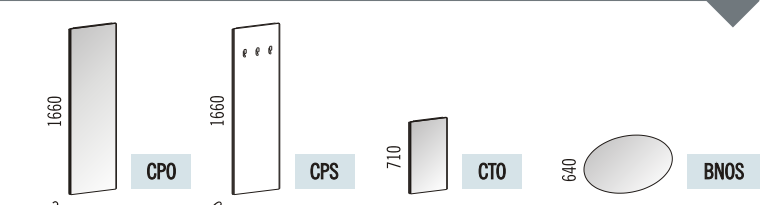

STENE IN OGLEDALA • OBLOGE I OGLEDALA • WALL ELEMENTS AND MIRRORS

CPO CPS CTO BNOS

Pridržujemo si pravico do tehničnih sprememb. • Pridržavamo pravo tehniških izmenj. • Alples reserves the right to change items. Furniture design: Marjana Rejc, Design: Arhivna d.o.o., Print: Sinet d.o.o.