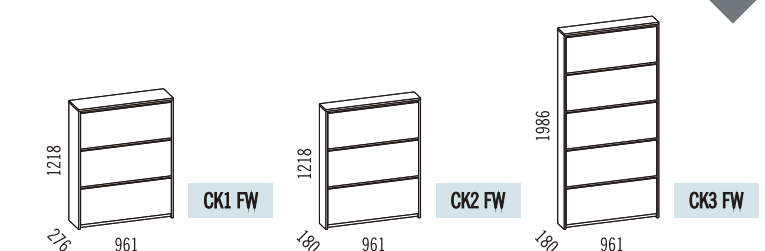

OMARICE ZA ČEVLJE • ORMARIČI ZA CIPELE • SHOE CABINETS

CK1 FW CK2 FW CK3 FW